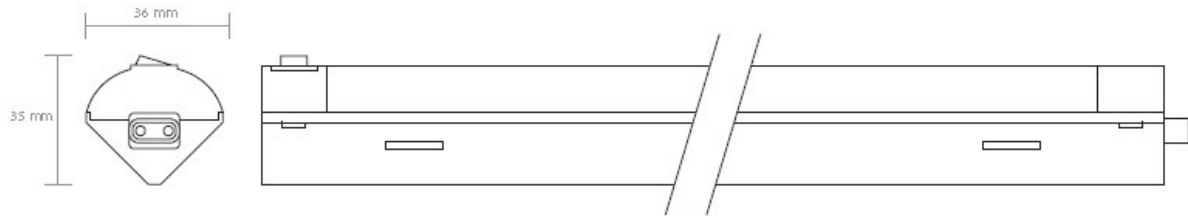

LINKABLE

LED STRIPLIGHTS

Striplights can be cable linked
(up to max 10 fittings)

DESCRIPTION

250mm = 47 LEDs - 3W - 100 Lum.
330mm = 65 LEDs - 4.5W - 140 Lum.
550mm = 121 LEDs - 8W - 260 Lum.
Lifetime: up to 50,000 hrs

SPECIFICATIONS

VOLT	230 V
LAMP	LED
CABLE	2 M
LENGTHS	250, 330, 550 mm
LED COLOUR	WHITE

Clip for corner mounting

Clip for vertical mounting

Lamps can be butted together (up to max 10 fittings)